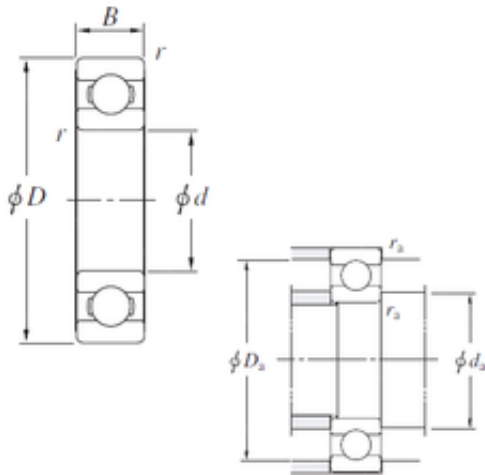

SNR WAE LZLAGER GMBH

SB7255 KOYO Single-row deep groove ball bearings

Bearing No. SB7255

Size	360x550x85 mm
Bore Diameter	360 mm
Outer Diameter	550 mm
Width	85 mm
d	360 mm
D	550 mm
B	85 mm
r min.	5 mm
da min.	380 mm
Da max.	530 mm
ra max.	4 mm
Weight	71,9 Kg
Basic dynamic load rating (C)	438 kN
Basic static load rating (C0)	669 kN

SB7255 Bearing 2D drawings and 3D CAD models